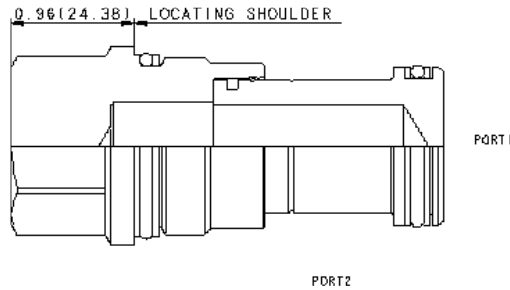

Model: XICA-XXN

All ports blocked cavity plug

This cavity plug blocks all ports.

Technical Data

	U.S. Units	Metric Units
Cavity		T-16A
Maximum Operating Pressure	5000 psi	350 bar
Series (from Cavity)		Series 3
Valve Hex Size	1 1/4 in.	31,8 mm
Valve Installation Torque	150 - 160 lbf ft	200 - 215 Nm
Seal Kits - Cartridge		Buna: 990-016-007
Seal Kits - Cartridge		Viton: 990-016-006

Control

X - X -

Adjustment Range

N Buna-N

Seal Material