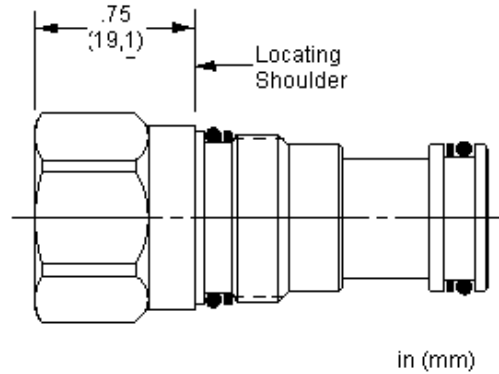

**Model: XGCA-XXN**
**All ports blocked cavity plug**

This cavity plug blocks all ports.

**Technical Data**

	U.S. Units	Metric Units
Cavity	T-13A	
Maximum Operating Pressure	5000 psi	350 bar
Series (from Cavity)	Series 1	
Valve Hex Size	7/8 in.	22,2 mm
Valve Installation Torque	30 - 35 lbf ft	40 - 50 Nm
Seal Kits - Cartridge	Buna: 990-010-007	
Seal Kits - Cartridge	Viton: 990-010-006	

**Control**
**Adjustment Range**
**Seal Material**
**X -**
**X -**
**N** Buna-N