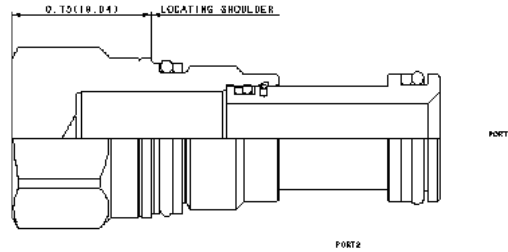

Model: XFCA-XXN
All ports blocked cavity plug

This cavity plug blocks all ports.

Technical Data

	U.S. Units	Metric Units
Cavity		T-10A
Maximum Operating Pressure	5000 psi	350 bar
Series (from Cavity)		Series 1
Valve Hex Size	7/8 in.	22,2 mm
Valve Installation Torque	30 - 35 lbf ft	40 - 50 Nm
Seal Kits - Cartridge		Buna: 990-010-007
Seal Kits - Cartridge		Viton: 990-010-006

Control

X - X -

Adjustment Range

Seal Material

N Buna-N