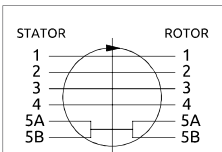

Distributore rotante 05 vie
Swivel joint 05 ways

Item code
D145050300

CONNESSIONE
SLIPRING
SLIPRING
CONNECTION

POS.	Statore Stator	Rotore Rotor	DN (mm)	Pressione max a 12RPM (bar) Max pressure at 12RPM (bar)	Fluido Fluid
1	3/4"G	3/4"G	16	320	Hydraulic Oil
2	1/2"G	1/2"G	12	320	Hydraulic Oil
3	3/4"G	3/4"G	16	320	Hydraulic Oil
4	1"1/4 SAE 6000	1"1/4 SAE 6000	32	380	Hydraulic Oil
5a	1"1/2 SAE 3000 (n.2)	1"1/2 SAE 3000 (n.2)	50	380	Hydraulic Oil
5b					

Distributore rotante 05 vie
Swivel joint 05 ways

Item code
D145050400

POS.	Statore Stator	Rotore Rotor	DN (mm)	Pressione max a 12RPM (bar) Max pressure at 12RPM (bar)	Fluido Fluid
1	2"G	2"G	48	300	Hydraulic Oil
2	2"G	2"G	48	300	Hydraulic Oil
3	3/8"G	3/8"G	10	300	Hydraulic Oil
4	3/8"G	3/8"G	10	300	Hydraulic Oil
5	1"1/2 G	1"1/2 G	36	30	Air