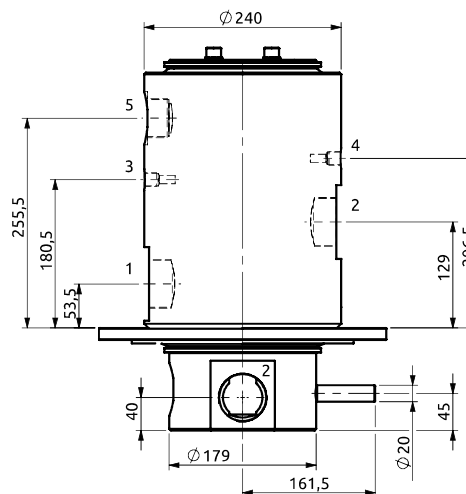

Distributore rotante 05 vie
Swivel joint 05 ways

Item code
D145050300

CONNESSIONE
SLIPRING
SLIPRING
CONNECTION

POS.	Statore Stator	Rotore Rotor	DN (mm)	Pressione max a 12RPM (bar) Max pressure at 12RPM (bar)	Fluido Fluid
1	3/4"G	3/4"G	16	320	Hydraulic Oil
2	1/2"G	1/2"G	12	320	Hydraulic Oil
3	3/4"G	3/4"G	16	320	Hydraulic Oil
4	1"1/4 SAE 6000	1"1/4 SAE 6000	32	380	Hydraulic Oil
5a	1"1/2 SAE 3000 (n.2)	1"1/2 SAE 3000 (n.2)	50	380	Hydraulic Oil
5b					

Distributore rotante 05 vie
Swivel joint 05 ways

Item code
D145050400

POS.	Statore Stator	Rotore Rotor	DN (mm)	Pressione max a 12RPM (bar) Max pressure at 12RPM (bar)	Fluido Fluid
1	2"G	2"G	48	300	Hydraulic Oil
2	2"G	2"G	48	300	Hydraulic Oil
3	3/8"G	3/8"G	10	300	Hydraulic Oil
4	3/8"G	3/8"G	10	300	Hydraulic Oil
5	1"1/2 G	1"1/2 G	36	30	Air