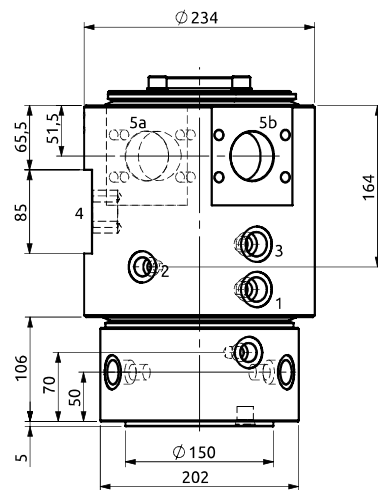

Distributore rotante 05 vie
Swivel joint 05 ways

Item code
D145050300

CONNESSIONE
SLIPRING
SLIPRING
CONNECTION

POS.	Statore Stator	Rotore Rotor	DN (mm)	Pressione max a 12RPM (bar) Max pressure at 12RPM (bar)	Fluido Fluid
1	3/4"G	3/4"G	16	320	Hydraulic Oil
2	1/2"G	1/2"G	12	320	Hydraulic Oil
3	3/4"G	3/4"G	16	320	Hydraulic Oil
4	1"1/4 SAE 6000	1"1/4 SAE 6000	32	380	Hydraulic Oil
5a	1"1/2 SAE 3000 (n.2)	1"1/2 SAE 3000 (n.2)	50	380	Hydraulic Oil
5b					

Distributore rotante 05 vie
Swivel joint 05 ways

Item code
D145050400

POS.	Statore Stator	Rotore Rotor	DN (mm)	Pressione max a 12RPM (bar) Max pressure at 12RPM (bar)	Fluido Fluid
1	2"G	2"G	48	300	Hydraulic Oil
2	2"G	2"G	48	300	Hydraulic Oil
3	3/8"G	3/8"G	10	300	Hydraulic Oil
4	3/8"G	3/8"G	10	300	Hydraulic Oil
5	1"1/2 G	1"1/2 G	36	30	Air