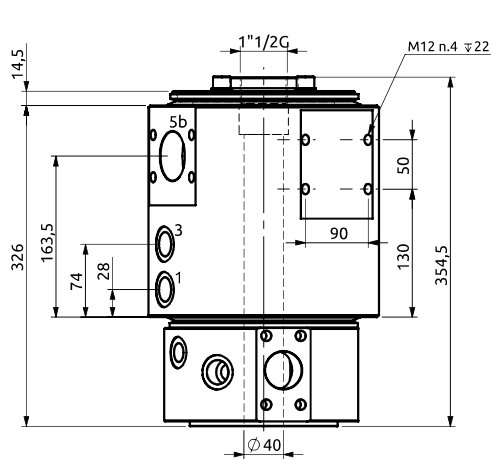

Distributore rotante 05 vie
Swivel joint 05 ways

Item code
D145050300

CONNESSIONE
SLIPRING
SLIPRING
CONNECTION

POS.	Statore Stator	Rotore Rotor	DN (mm)	Pressione max a 12RPM (bar) Max pressure at 12RPM (bar)	Fluido Fluid
1	3/4"G	3/4"G	16	320	Hydraulic Oil
2	1/2"G	1/2"G	12	320	Hydraulic Oil
3	3/4"G	3/4"G	16	320	Hydraulic Oil
4	1"1/4 SAE 6000	1"1/4 SAE 6000	32	380	Hydraulic Oil
5a	1"1/2 SAE 3000 (n.2)	1"1/2 SAE 3000 (n.2)	50	380	Hydraulic Oil
5b					

Distributore rotante 05 vie
Swivel joint 05 ways

Item code
D145050400

POS.	Statore Stator	Rotore Rotor	DN (mm)	Pressione max a 12RPM (bar) Max pressure at 12RPM (bar)	Fluido Fluid
1	2"G	2"G	48	300	Hydraulic Oil
2	2"G	2"G	48	300	Hydraulic Oil
3	3/8"G	3/8"G	10	300	Hydraulic Oil
4	3/8"G	3/8"G	10	300	Hydraulic Oil
5	1"1/2 G	1"1/2 G	36	30	Air