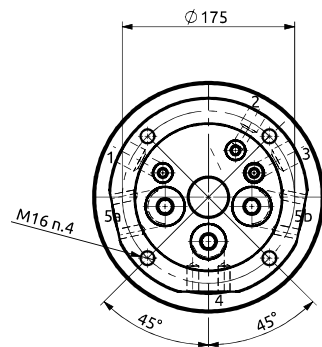

Distributore rotante 05 vie
Swivel joint 05 ways

Item code
D145050300

CONNESSIONE
SLIPRING
SLIPRING
CONNECTION

POS.	Statore Stator	Rotore Rotor	DN (mm)	Pressione max a 12RPM (bar) Max pressure at 12RPM (bar)	Fluido Fluid
1	3/4"G	3/4"G	16	320	Hydraulic Oil
2	1/2"G	1/2"G	12	320	Hydraulic Oil
3	3/4"G	3/4"G	16	320	Hydraulic Oil
4	1"1/4 SAE 6000	1"1/4 SAE 6000	32	380	Hydraulic Oil
5a	1"1/2 SAE 3000 (n.2)	1"1/2 SAE 3000 (n.2)	50	380	Hydraulic Oil
5b					

Distributore rotante 05 vie
Swivel joint 05 ways

Item code
D145050400

POS.	Statore Stator	Rotore Rotor	DN (mm)	Pressione max a 12RPM (bar) Max pressure at 12RPM (bar)	Fluido Fluid
1	2"G	2"G	48	300	Hydraulic Oil
2	2"G	2"G	48	300	Hydraulic Oil
3	3/8"G	3/8"G	10	300	Hydraulic Oil
4	3/8"G	3/8"G	10	300	Hydraulic Oil
5	1"1/2 G	1"1/2 G	36	30	Air