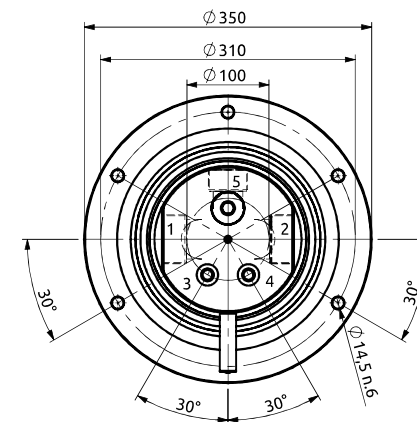

Distributore rotante 05 vie
Swivel joint 05 ways

Item code
D145050300

CONNESSIONE
SLIPRING
SLIPRING
CONNECTION

POS.	Statore Stator	Rotore Rotor	DN (mm)	Pressione max a 12RPM (bar) Max pressure at 12RPM (bar)	Fluido Fluid
1	3/4"G	3/4"G	16	320	Hydraulic Oil
2	1/2"G	1/2"G	12	320	Hydraulic Oil
3	3/4"G	3/4"G	16	320	Hydraulic Oil
4	1"1/4 SAE 6000	1"1/4 SAE 6000	32	380	Hydraulic Oil
5a	1"1/2 SAE 3000 (n.2)	1"1/2 SAE 3000 (n.2)	50	380	Hydraulic Oil
5b					

Distributore rotante 05 vie
Swivel joint 05 ways

Item code
D145050400

POS.	Statore Stator	Rotore Rotor	DN (mm)	Pressione max a 12RPM (bar) Max pressure at 12RPM (bar)	Fluido Fluid
1	2"G	2"G	48	300	Hydraulic Oil
2	2"G	2"G	48	300	Hydraulic Oil
3	3/8"G	3/8"G	10	300	Hydraulic Oil
4	3/8"G	3/8"G	10	300	Hydraulic Oil
5	1"1/2 G	1"1/2 G	36	30	Air