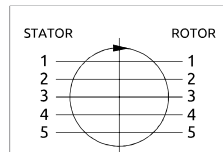

Distributore rotante 05 vie
Swivel joint 05 ways

Item code
D145050300

CONNESSIONE
SLIPRING
SLIPRING
CONNECTION

POS.	Statore Stator	Rotore Rotor	DN (mm)	Pressione max a 12RPM (bar) Max pressure at 12RPM (bar)	Fluido Fluid
1	3/4"G	3/4"G	16	320	Hydraulic Oil
2	1/2"G	1/2"G	12	320	Hydraulic Oil
3	3/4"G	3/4"G	16	320	Hydraulic Oil
4	1"1/4 SAE 6000	1"1/4 SAE 6000	32	380	Hydraulic Oil
5a	1"1/2 SAE 3000 (n.2)	1"1/2 SAE 3000 (n.2)	50	380	Hydraulic Oil
5b					

Distributore rotante 05 vie
Swivel joint 05 ways

Item code
D145050400

POS.	Statore Stator	Rotore Rotor	DN (mm)	Pressione max a 12RPM (bar) Max pressure at 12RPM (bar)	Fluido Fluid
1	2"G	2"G	48	300	Hydraulic Oil
2	2"G	2"G	48	300	Hydraulic Oil
3	3/8"G	3/8"G	10	300	Hydraulic Oil
4	3/8"G	3/8"G	10	300	Hydraulic Oil
5	1"1/2 G	1"1/2 G	36	30	Air