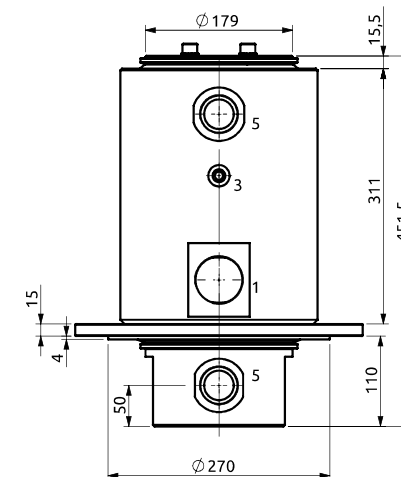

Distributore rotante 05 vie
Swivel joint 05 ways

Item code
D145050300

CONNESSIONE
SLIPRING
SLIPRING
CONNECTION

POS.	Statore Stator	Rotore Rotor	DN (mm)	Pressione max a 12RPM (bar) Max pressure at 12RPM (bar)	Fluido Fluid
1	3/4"G	3/4"G	16	320	Hydraulic Oil
2	1/2"G	1/2"G	12	320	Hydraulic Oil
3	3/4"G	3/4"G	16	320	Hydraulic Oil
4	1"1/4 SAE 6000	1"1/4 SAE 6000	32	380	Hydraulic Oil
5a	1"1/2 SAE 3000 (n.2)	1"1/2 SAE 3000 (n.2)	50	380	Hydraulic Oil
5b					

Distributore rotante 05 vie
Swivel joint 05 ways

Item code
D145050400

POS.	Statore Stator	Rotore Rotor	DN (mm)	Pressione max a 12RPM (bar) Max pressure at 12RPM (bar)	Fluido Fluid
1	2"G	2"G	48	300	Hydraulic Oil
2	2"G	2"G	48	300	Hydraulic Oil
3	3/8"G	3/8"G	10	300	Hydraulic Oil
4	3/8"G	3/8"G	10	300	Hydraulic Oil
5	1"1/2 G	1"1/2 G	36	30	Air