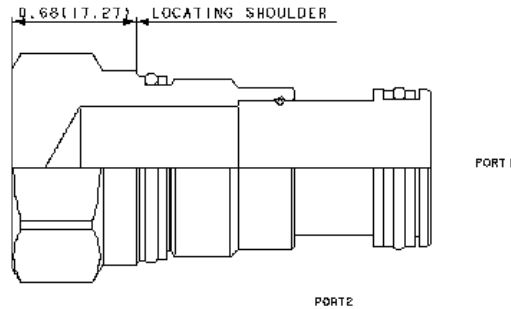

Model: XDCA-XXN
All ports blocked cavity plug

This cavity plug blocks all ports.

Technical Data

	U.S. Units	Metric Units
Cavity	T-5A	
Maximum Operating Pressure	5000 psi	350 bar
Series (from Cavity)	Series 2	
Valve Hex Size	1 1/8 in.	28,6 mm
Valve Installation Torque	45 - 50 lbf ft	60 - 70 Nm
Seal Kits - Cartridge	Buna: 990-003-007	
Seal Kits - Cartridge	Viton: 990-003-006	

Control

X -

Adjustment Range

X -

Seal Material

N Buna-N